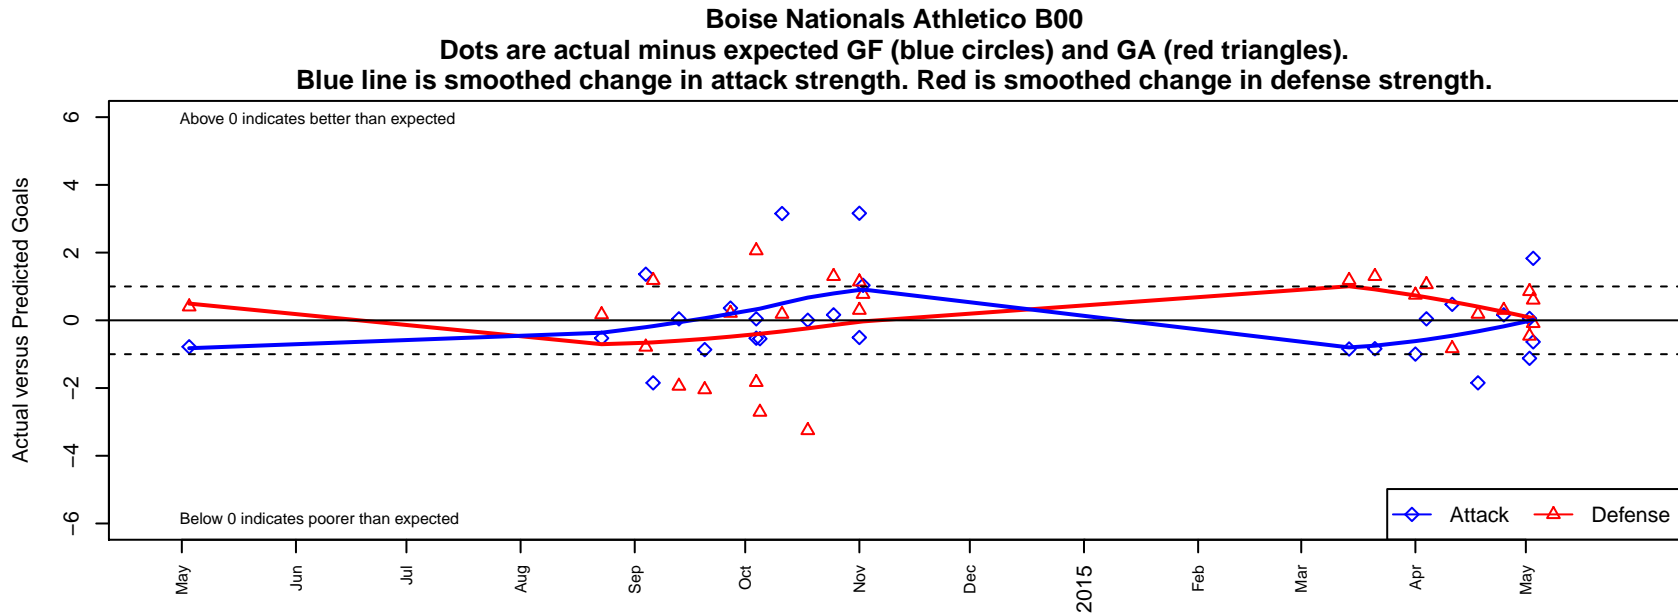

Boise Nationals Athletico B00

Boise Nationals
 Boise, ID
 B00 total strength=891
 attack=1.68 defense=1.12
 fall league = Idaho D3 U14
 spr league = Spr Idaho D3 B U14
 notes= Bruns 2014

alt names used:
 BNSC ATHLETICO (ID)
 BNSC ATHLETICO
 BNSC ATHLETICO (ID)
 BNSC ATHLETICO (ID)
 BNSC ATHLETICO
 BNSC ATHLETICO

**attack and defense variance (black dot)
relative to other teams
and top 10 in region**

**attack and defense rating
relative to others at age
and all opponents in last 13 months**

Performance relative to 13 month average